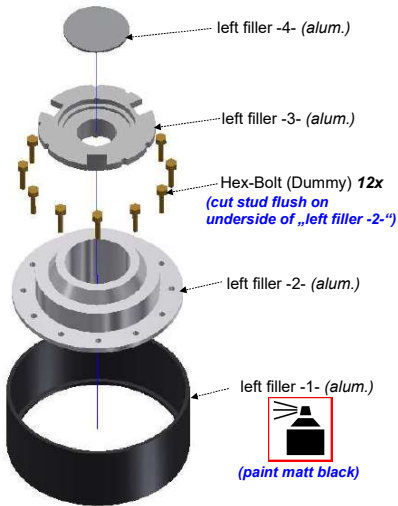

100% handmade in Germany

Right fuel filler

(Replaces kit parts: M13, M41)

Fuel filler set
Ferrari 312PB (1972)

Left fuel filler

(Replaces kit parts: M40, M42, M205)

Modellbau Werkstatt - Trape
www.modellbauwerkstatt-trape.de
mail@modellbauwerkstatt.de

Inh.:
Michael Trape
Ulhaus 70
52379 Langerwehe
Deutschland

100% handmade in Germany

Right fuel filler

(Replaces kit parts: M13, M41)