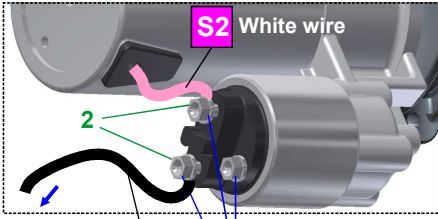

Modelbau **W**erkstatt **-T**rape
www.modelbauwerkstatt-trape.de
 mail@modelbauwerkstatt.de
100% handmade in Germany

Inh.:
 Michael Trape
 Ulmhaus 70
 52379 Langenwehe
 Deutschland

White wire
S2
Black wire
S1
 route forward towards engine

S3
S2 / **S3**

Wiring

MFH building step 10
 replaces MFH parts
 M22, M194, M195

align etch part „1“
 with bore on „M1“

flat black

paint M1, M2, R1 acc. your
 references (pictures show
 starter units painted
 either white,
 grey or natural silver)