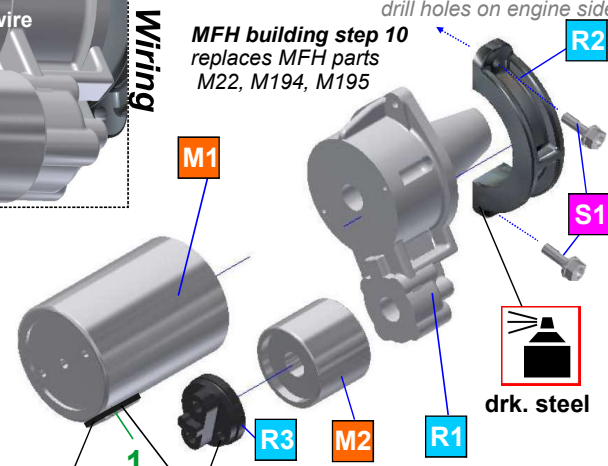

Modelbau **W**erkstatt **-T**rape
www.modelbauwerkstatt-trape.de
 mail@modelbauwerkstatt.de
100% handmade in Germany

Inh.:
 Michael Trape
 Ulmhaus 70
 52379 Langenwehe
 Deutschland

White wire
S2
Black wire
S1
 route forward towards engine

S3
S2 / **S3**

Wiring

MFH building step 10
 replaces MFH parts
 M22, M194, M195

align etch part „1“
 with bore on „M1“

flat black

paint M1, M2, R1 acc. your
 references (pictures show
 starter units painted
 either white,
 grey or natural silver)

Porsche 956
-Starter motor-

(replacement / upgrade parts for MFH kits) Scale 1/12