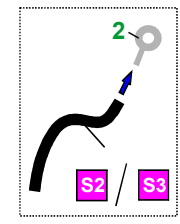

Modelbau **W**erkstatt **-T**rape
www.modelbauwerkstatt-trape.de
 mail@modelbauwerkstatt.de
100% handmade in Germany

Inh.:
 Michael Trape
 Ulmhaus 70
 52379 Langenwehe
 Deutschland

White wire
S2
Black wire
S1
 route forward towards engine

S3
S2 / **S3**

Wiring

MFH building step 10
 replaces MFH parts
 M22, M194, M195

align etch part „1“
 with bore on „M1“

flat black

paint M1, M2, R1 acc. your
 references (pictures show
 starter units painted
 either white,
 grey or natural silver)