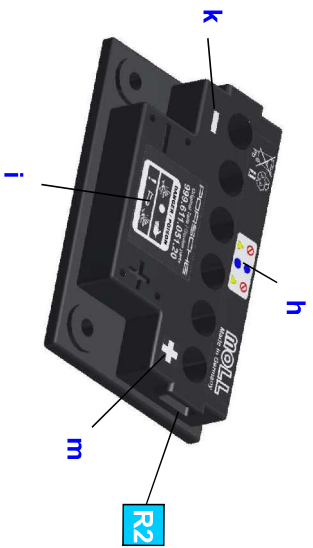

modellbauwerkstatt - Trape

Option of 4 different battery labels
 - Paint parts **R1** **R2** **R3** **R4** & use decals "a" to "j"
 acc. your reference

MFH building step 7
 replaces MFH parts
 M3, M5

Decal Option 4 (Porsche Battery):
 (do not use decal a / b / c)

Wiring detail (plus & minus side)

modellbauwerkstatt - Trape
www.modellbauwerkstatt-trape.de
mail@modellbauwerkstatt.de
100% handmade in Germany

Inh.:
 Michael Trape
 Ulhaus 70
 52379 Langenwehe
 Deutschland