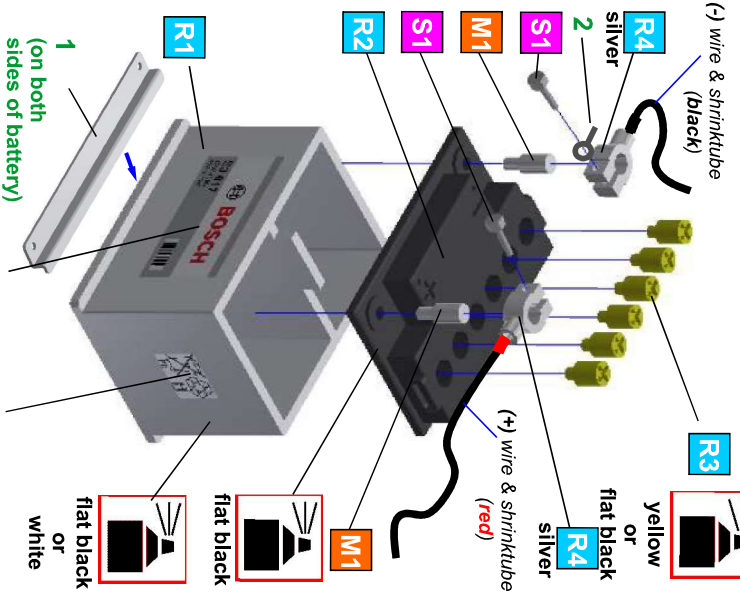

modellbauwerkstatt - Trape

Option of 4 different battery labels
 - Paint parts **R1** **R2** **R3** **R4** & use decals "a" to "j"
 acc. your reference

MFH building step 7
 replaces MFH parts
 M3, M5

Decal Option 4 (Porsche Battery):
 (do not use decal a / b / c)

Wiring detail (plus & minus side)

modellbauwerkstatt - Trape
www.modellbauwerkstatt-trape.de
mail@modellbauwerkstatt.de
100% handmade in Germany

Inh.:
 Michael Trape
 Ulhaus 70
 52379 Langenwehe
 Deutschland