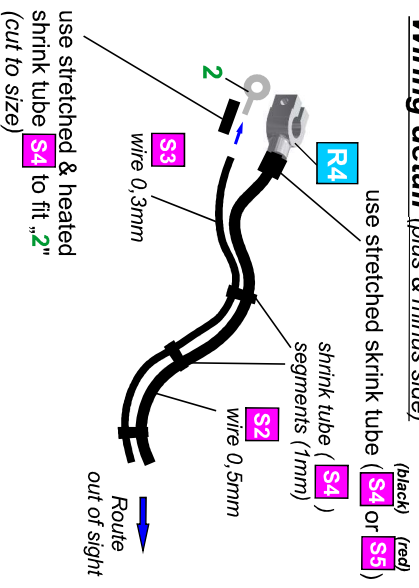

modellbauwerkstatt - Trape

Option of 4 different battery labels
 - Paint parts **R1** **R2** **R3** **R4** & use decals "a" to "j"
 acc. your reference

MFH building step 7
 replaces MFH parts
 M3, M5

Decal Option 4 (Porsche Battery):
 (do not use decal a / b / c)

Wiring detail (plus & minus side)

modellbauwerkstatt - Trape
www.modellbauwerkstatt-trape.de
mail@modellbauwerkstatt.de
100% handmade in Germany

Inh.:
 Michael Trape
 Ulhaus 70
 52379 Langenwehe
 Deutschland